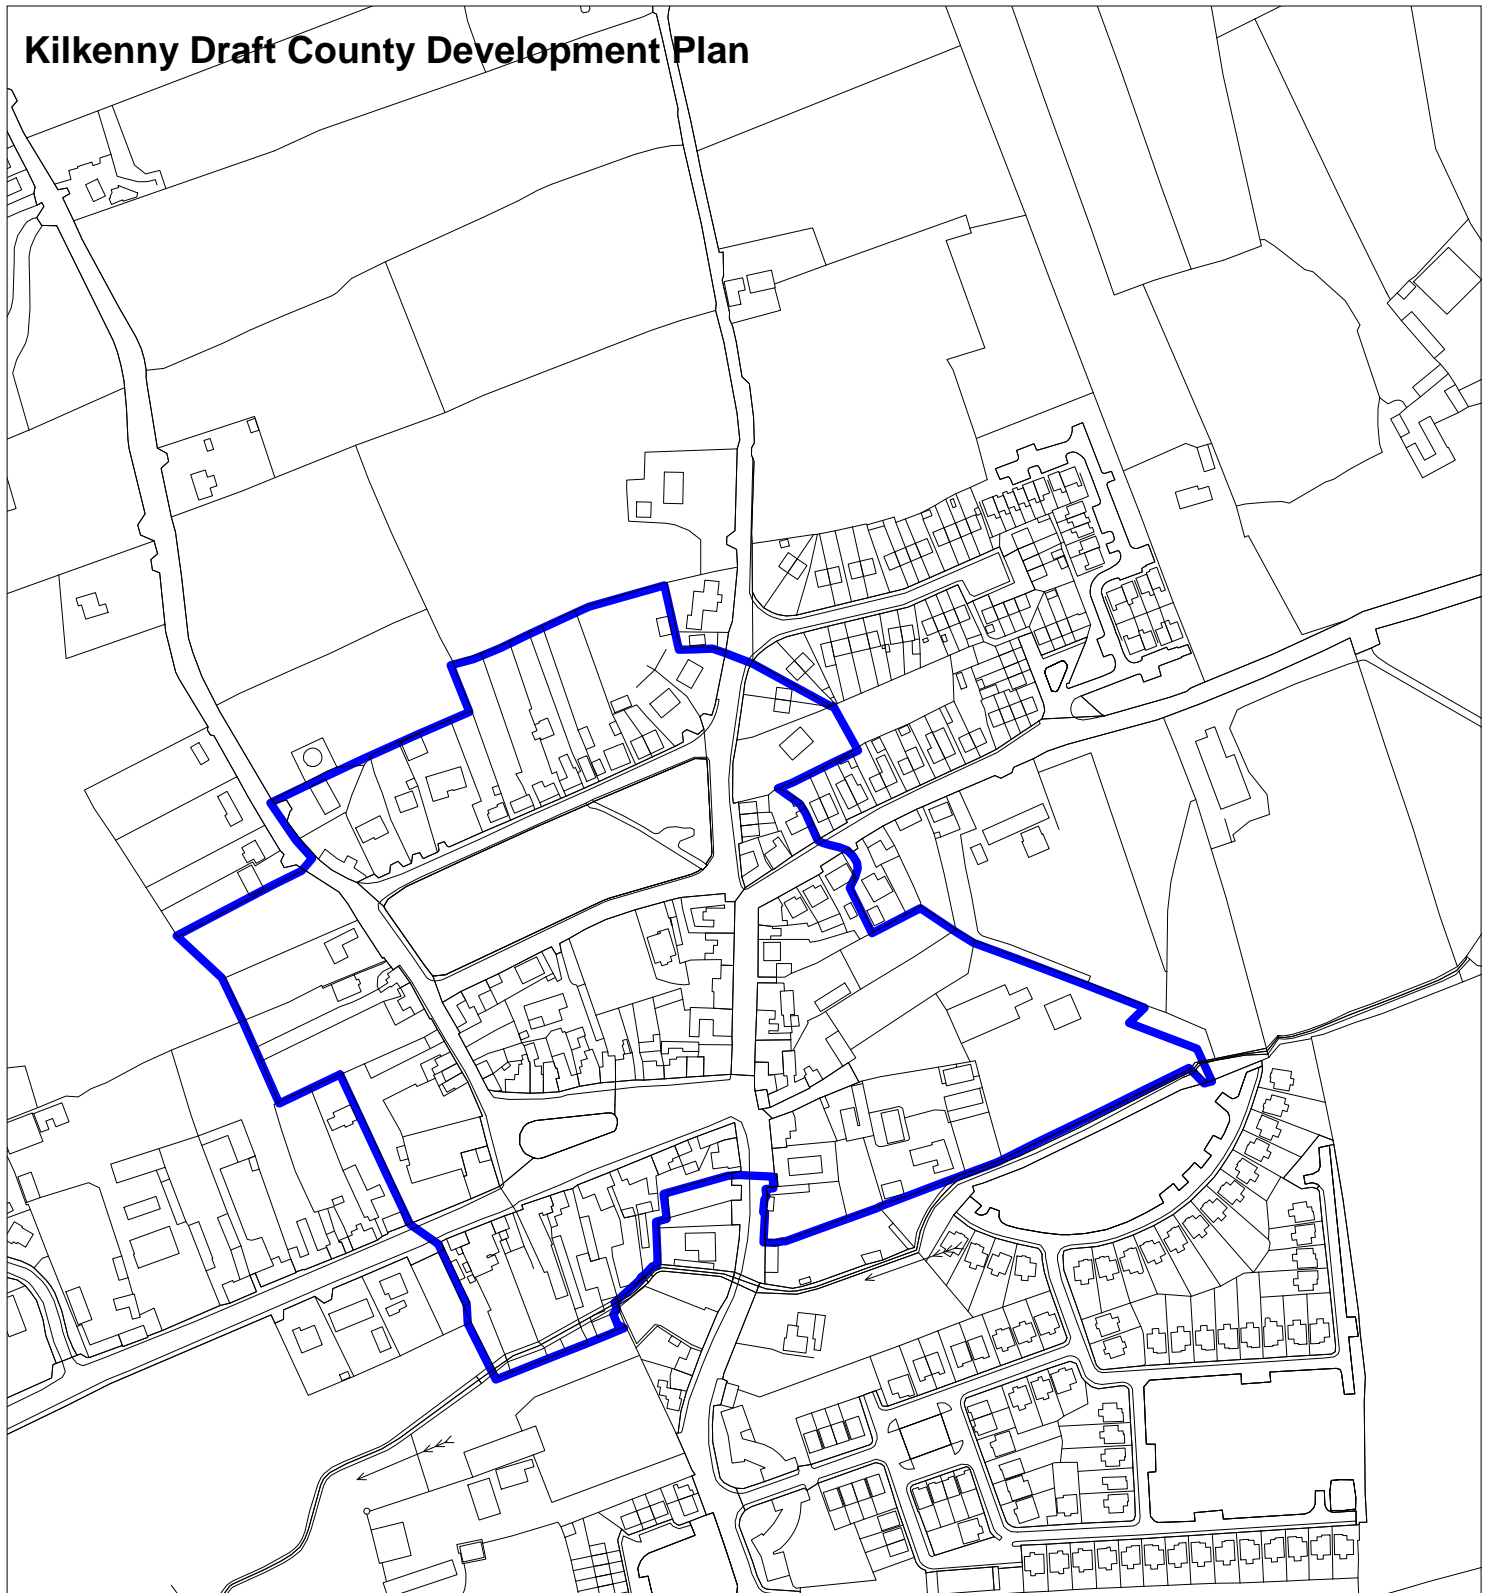

Kilkenny Draft County Development Plan

**Figure 8.4 Ballyragget
Architectural
Conservation
Area**

 ACA boundary

Date: April 2013
Scale: 1: 4,000 @A4

Based on Ordnance Survey of Ireland Map Licence No. Kilkenny/CCMA/08/12